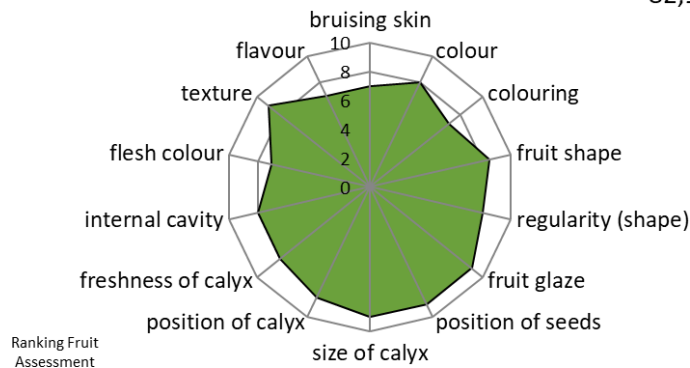

High chilling – late variety

Medium-high yield

Easy to grow, suitable to organic cultivation and tired soil

Conical shape, bright intensive red

Nice sweet and aromatic flavour

Suitable for bare roots and tray frigoplants cultivation

(Hoogstraten 2019)

6. Selection 12

Score: 82,1%

Ranking	Object		
	18/03/2019	11/04/2019	Final ranking
1	Selection 12	Selection 12	Selection 12
2	Selection 14	Selection 10	Selection 10
3	Selection 10	Selection 11	Selection 14
4	Selection 11	Selection 14	Selection 11
5	Clery	Clery	Clery
6	Selection 8	Selection 9	Selection 8
7	Selection 13	Selection 8	Selection 9
8	Selection 9	Selection 13	Selection 13