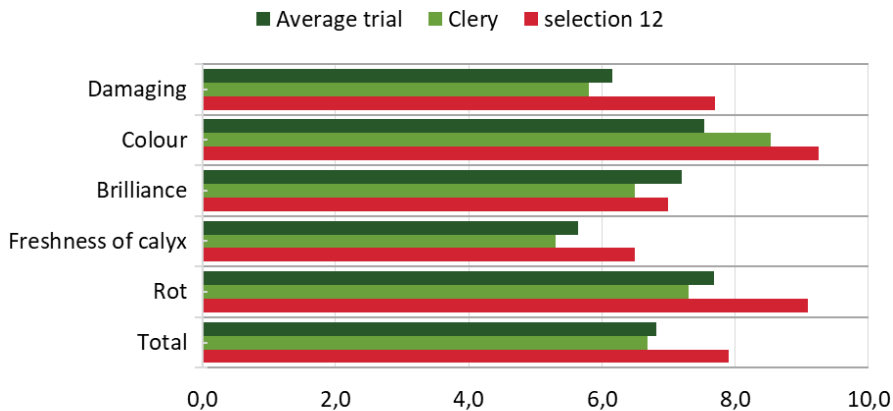

High chilling – late variety

Medium-high yield

Easy to grow, suitable to organic cultivation and tired soil

Conical shape, bright intensive red

Nice sweet and aromatic flavour

Suitable for bare roots and tray frigoplants cultivation

(Hoogstraten 2019)

6. Selection 12

Score: 82,1%

Ranking	Object		
	18/03/2019	11/04/2019	Final ranking
1	Selection 12	Selection 12	Selection 12
2	Selection 14	Selection 10	Selection 10
3	Selection 10	Selection 11	Selection 14
4	Selection 11	Selection 14	Selection 11
5	Clery	Clery	Clery
6	Selection 8	Selection 9	Selection 8
7	Selection 13	Selection 8	Selection 9
8	Selection 9	Selection 13	Selection 13